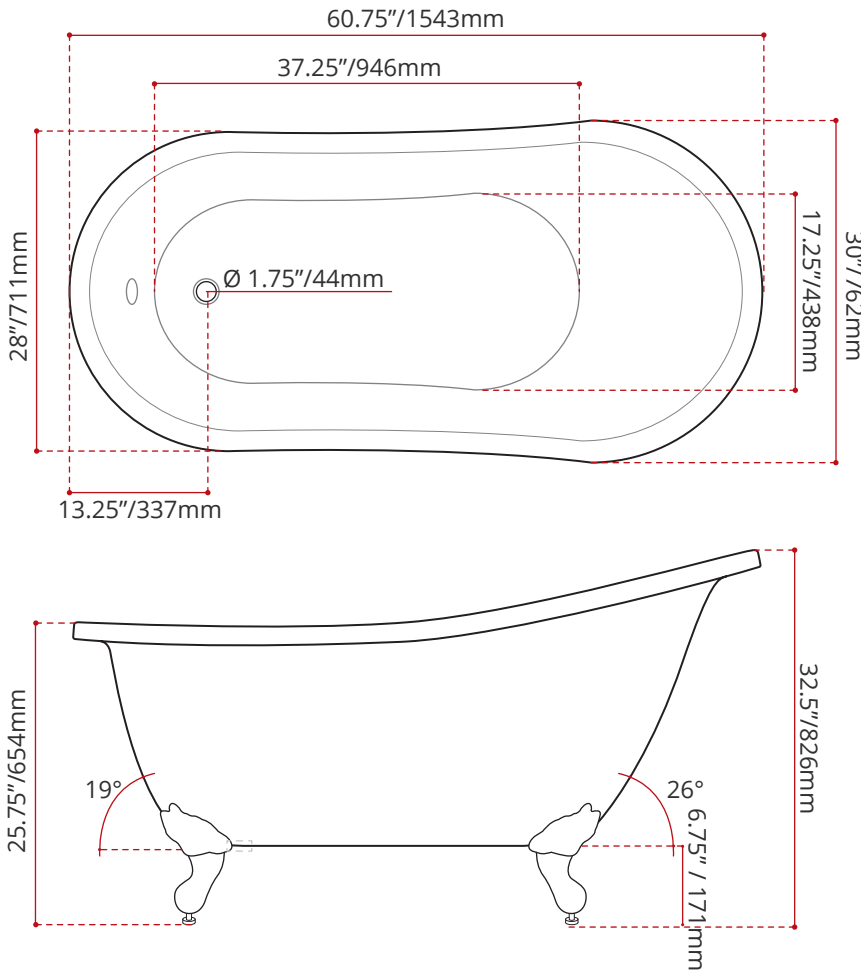

IMPERIAL 155CFWHT ACRYLIC CLAWFOOT BATHTUB

DESCRIPTION:

- Classic style.
- High gloss / Crack-resistant acrylic.
- Drain NOT included.
- Chrome clawfoot included.
- Complies with CSA & IAPMO standards.

CLAWFOOT OPTIONS:

- Brushed Nickel.
- White.
- Black.
- Bronze.
- Gold.

WATER DEPTH

12.5" / 318mm

CAPACITY

44 gal. / 168 L of water

SHIPPING DIMENSIONS

63 x 32 x 35" / 1600 x 813 x 889mm

NET WEIGHT

32 kg / 71 lbs

GROSS WEIGHT

45 kg / 99 lbs

Measurements may vary \pm 5mm
- Diagram NOT to scale -